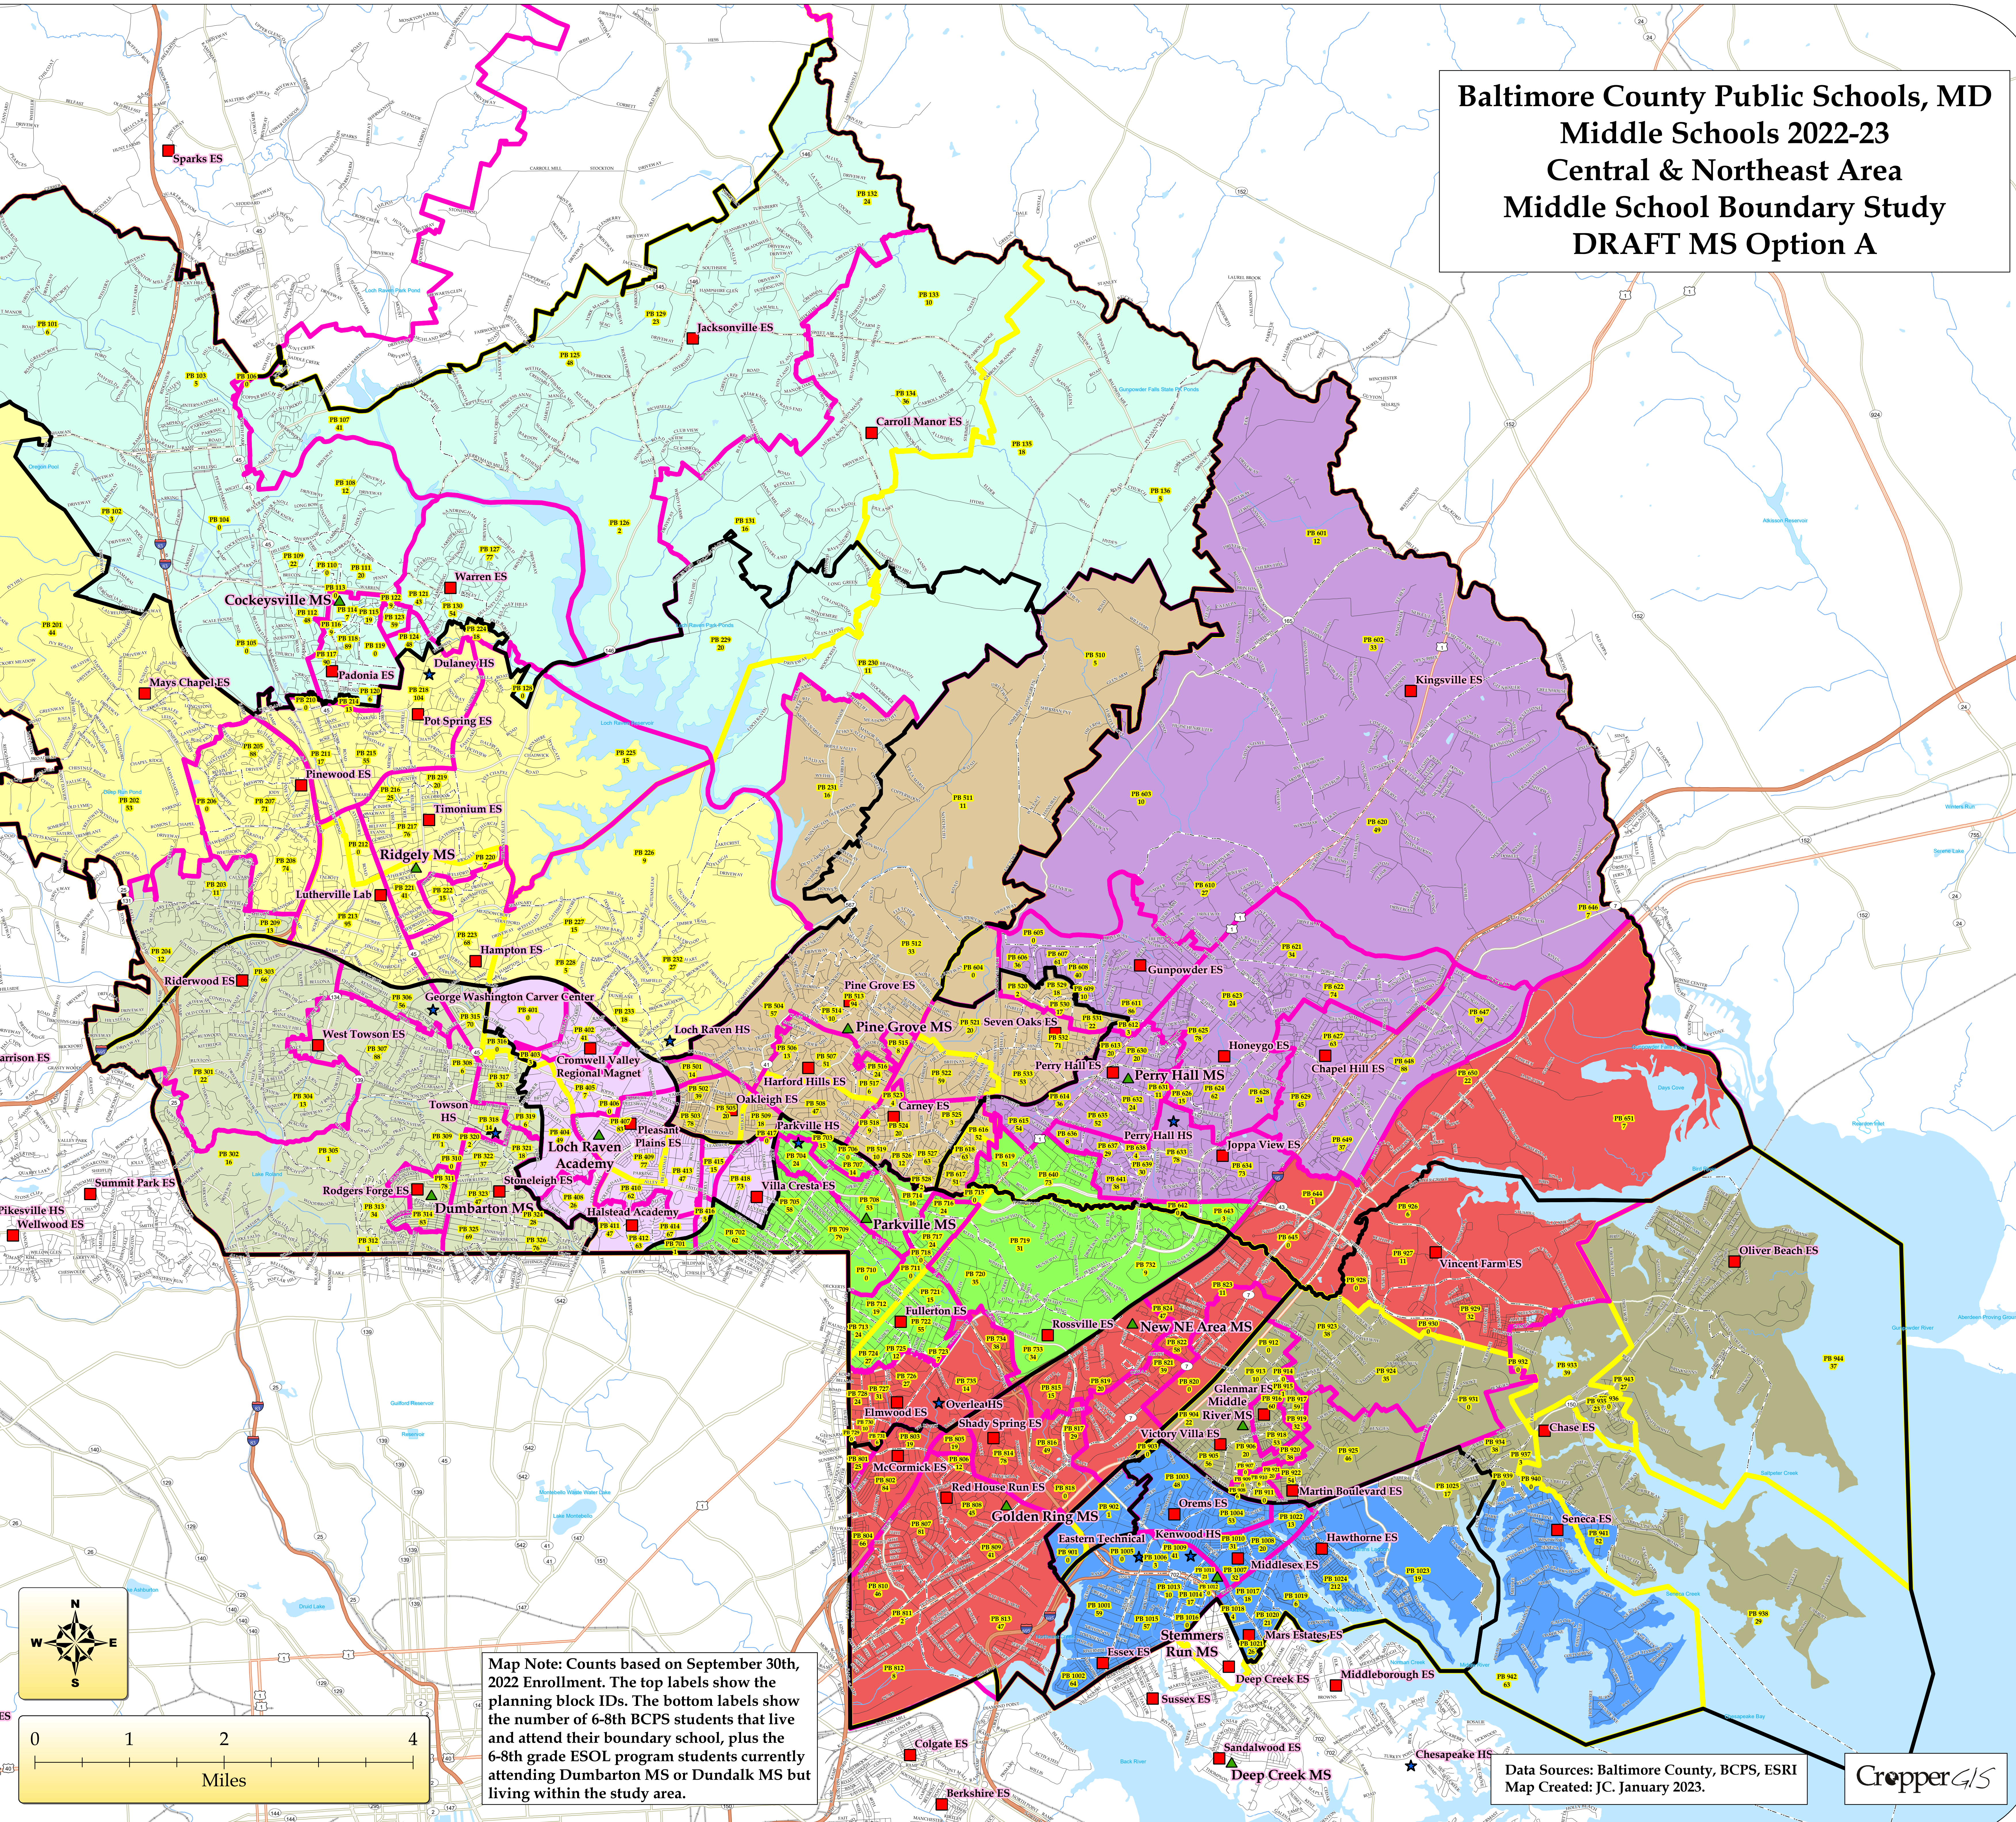

**Legend**

**School Type**

- Elementary
- Middle
- High

**2022-23 MS Boundary**

**2024-25 ES Boundary**

**2022-23 HS Boundary**

**Planning Blocks**

**DRAFT MS Option A Attendance Boundaries**

- Cockeysville MS
- Dumbarton MS
- Loch Raven Academy
- Middle River MS
- New Northeast MS
- Parkville MS
- Perry Hall MS
- Pine Grove MS
- Ridgely MS
- Stemmers Run MS

Map Note: Counts based on September 30th, 2022 Enrollment. The top labels show the planning block IDs. The bottom labels show the number of 6-8th BCPS students that live and attend their boundary school, plus the 6-8th grade ESOL program students currently attending Dumbarton MS or Dundalk MS but living within the study area.

Data Sources: Baltimore County, BCPS, ESRI  
Map Created: JC, January 2023.